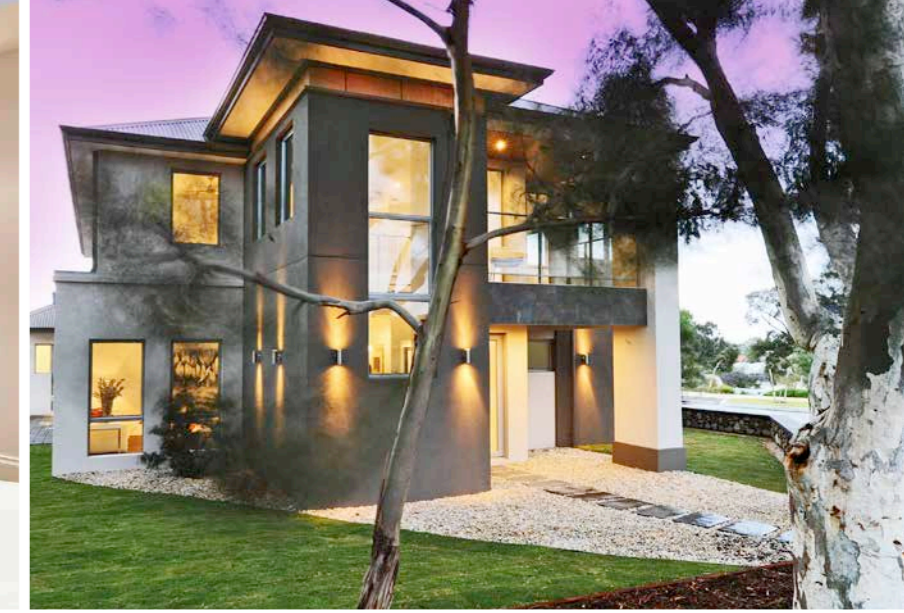

Building for the future

Mondo Exclusive Homes specialise in designing and building new single or double storey luxury homes.

Each new home project is undertaken by Mondo Exclusive Homes with an uncompromising commitment to quality and client satisfaction.