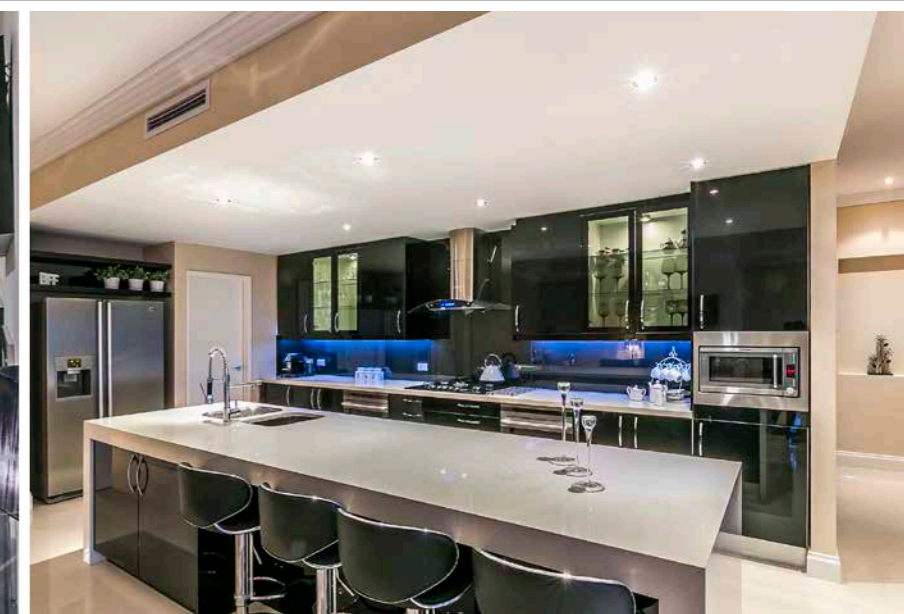

Mondo Exclusive Homes specialise in designing and building new single or double storey luxury homes.

Each new home project is undertaken by Mondo Exclusive Homes with an uncompromising commitment to quality and client satisfaction.

Our desire to innovate, to exceed your expectations and to provide you with the very best service is the

cornerstone of our ongoing success.

We continue to grow our business through referrals from delighted clients, who value our superior craftsmanship, attention to detail and open and clear communication channels.

With a strong focus on sustainable building, we use the very latest in modern building techniques, materials and technology to maximise the energy efficiency of your new home.

To discuss your next building project contact Ray Kershaw on 0421 223 831.